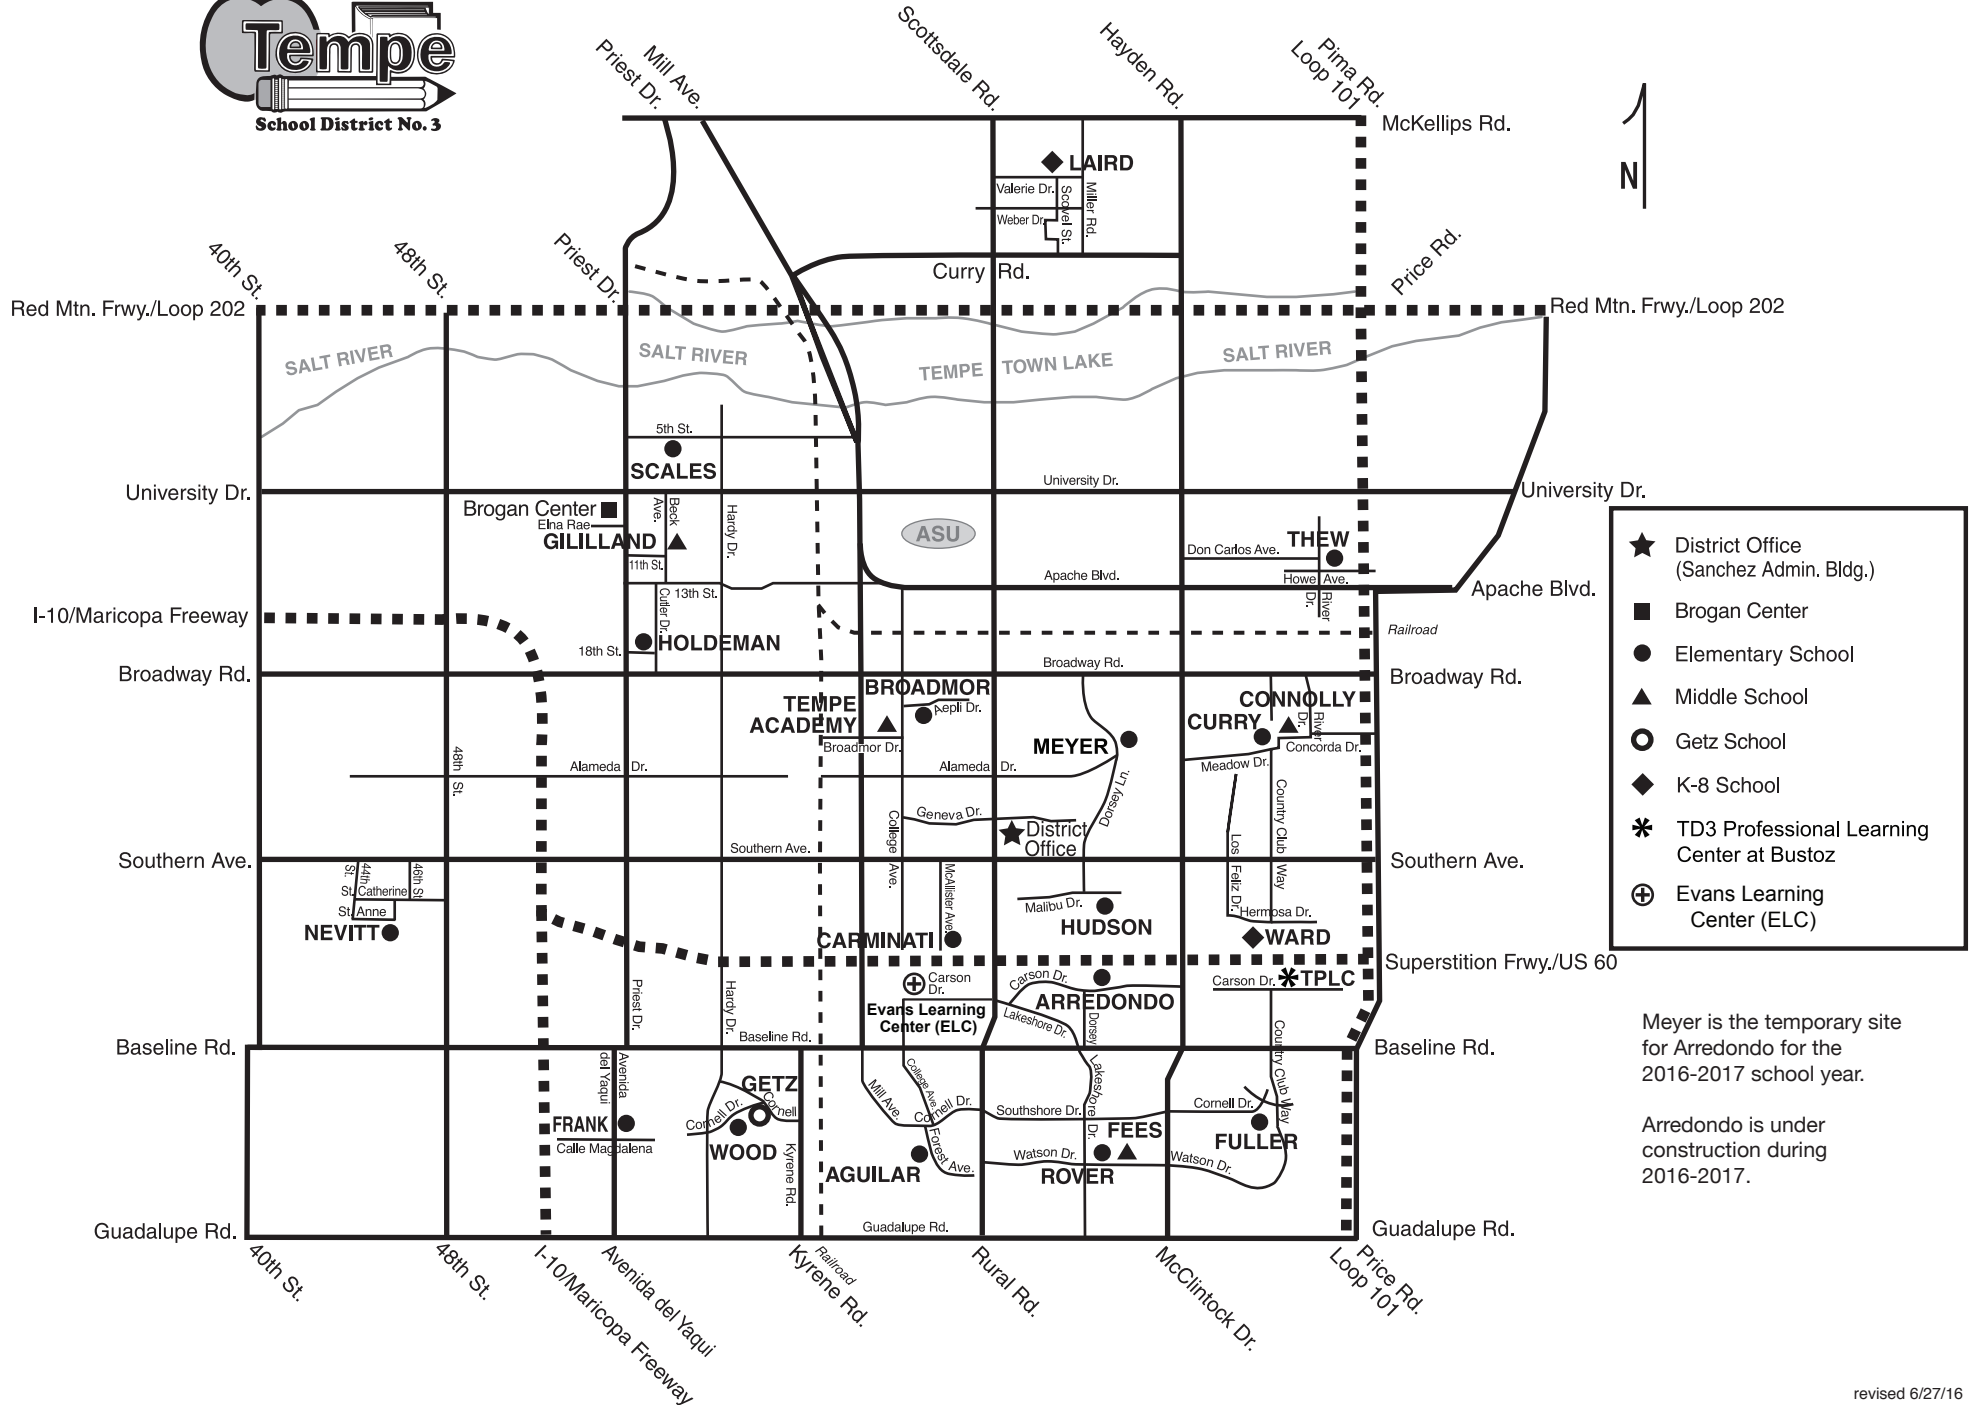

Tempe Elementary School District No. 3

Meyer is the temporary site for Arredondo for the 2016-2017 school year.

Arredondo is under construction during 2016-2017.