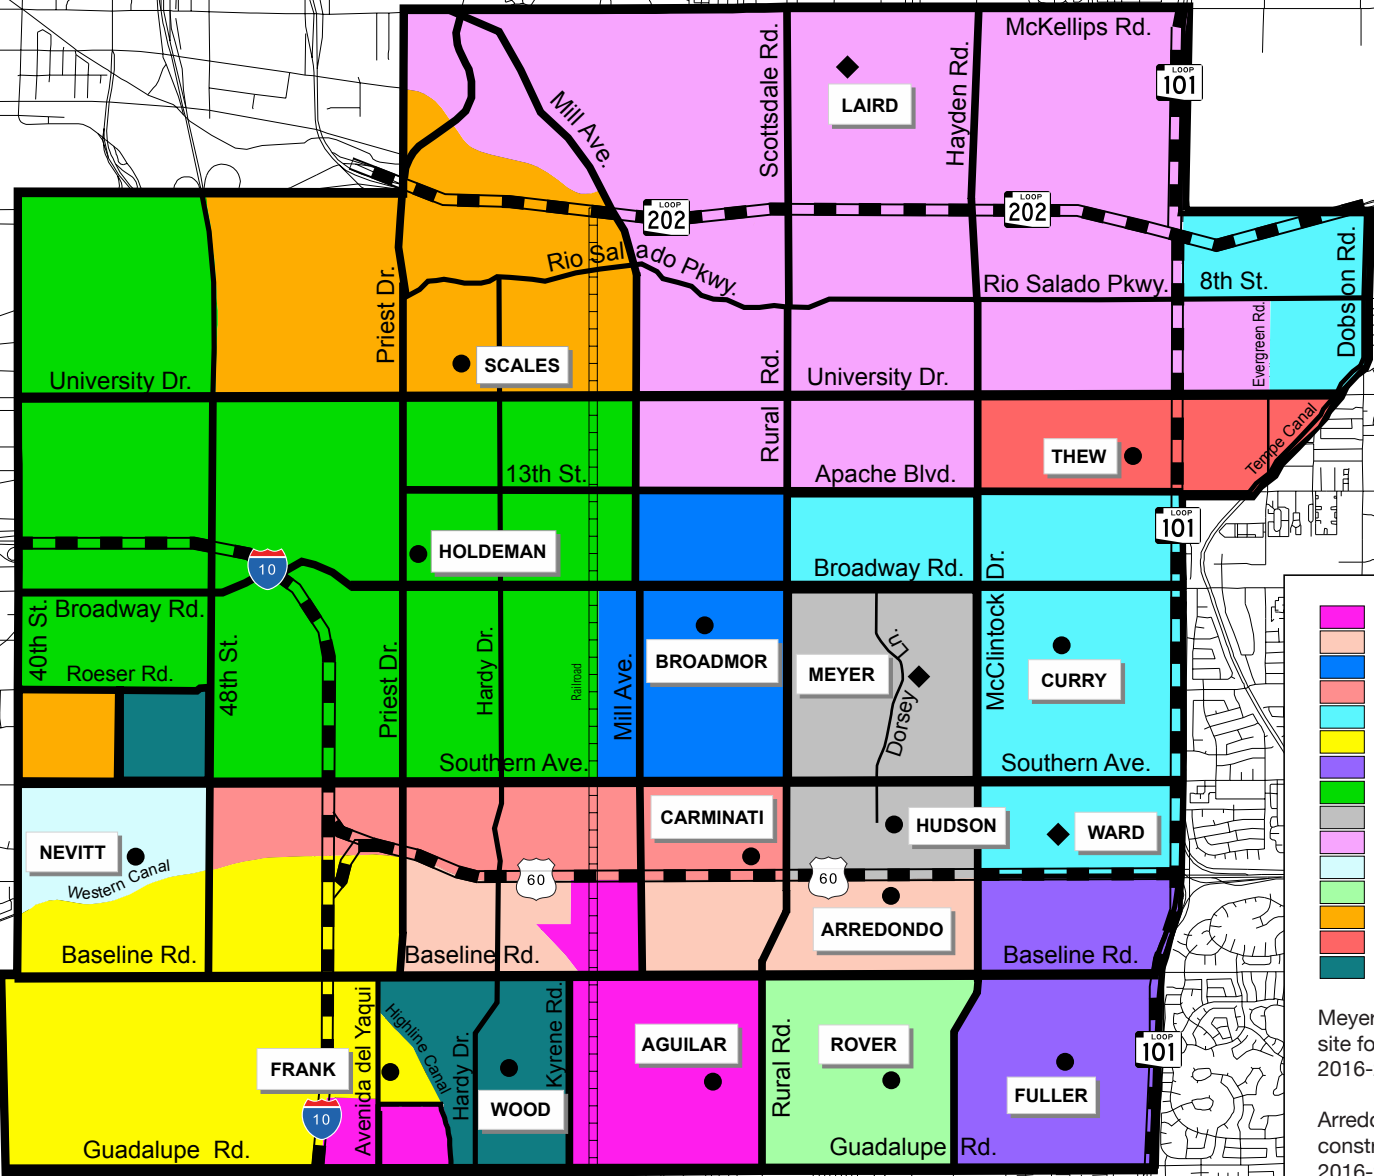

Elementary School Attendance Boundaries

	AGUILAR
	ARREDONDO
	BROADMOR
	CARMINATI
	CURRY
	FRANK
	FULLER
	HOLDEMAN
	HUDSON
	LAIRD
	NEVITT
	ROVER
	SCALES
	THEW
	WOOD

Meyer is the temporary site for Arredondo for the 2016-2017 school year.

Arredondo is under construction during 2016-2017.