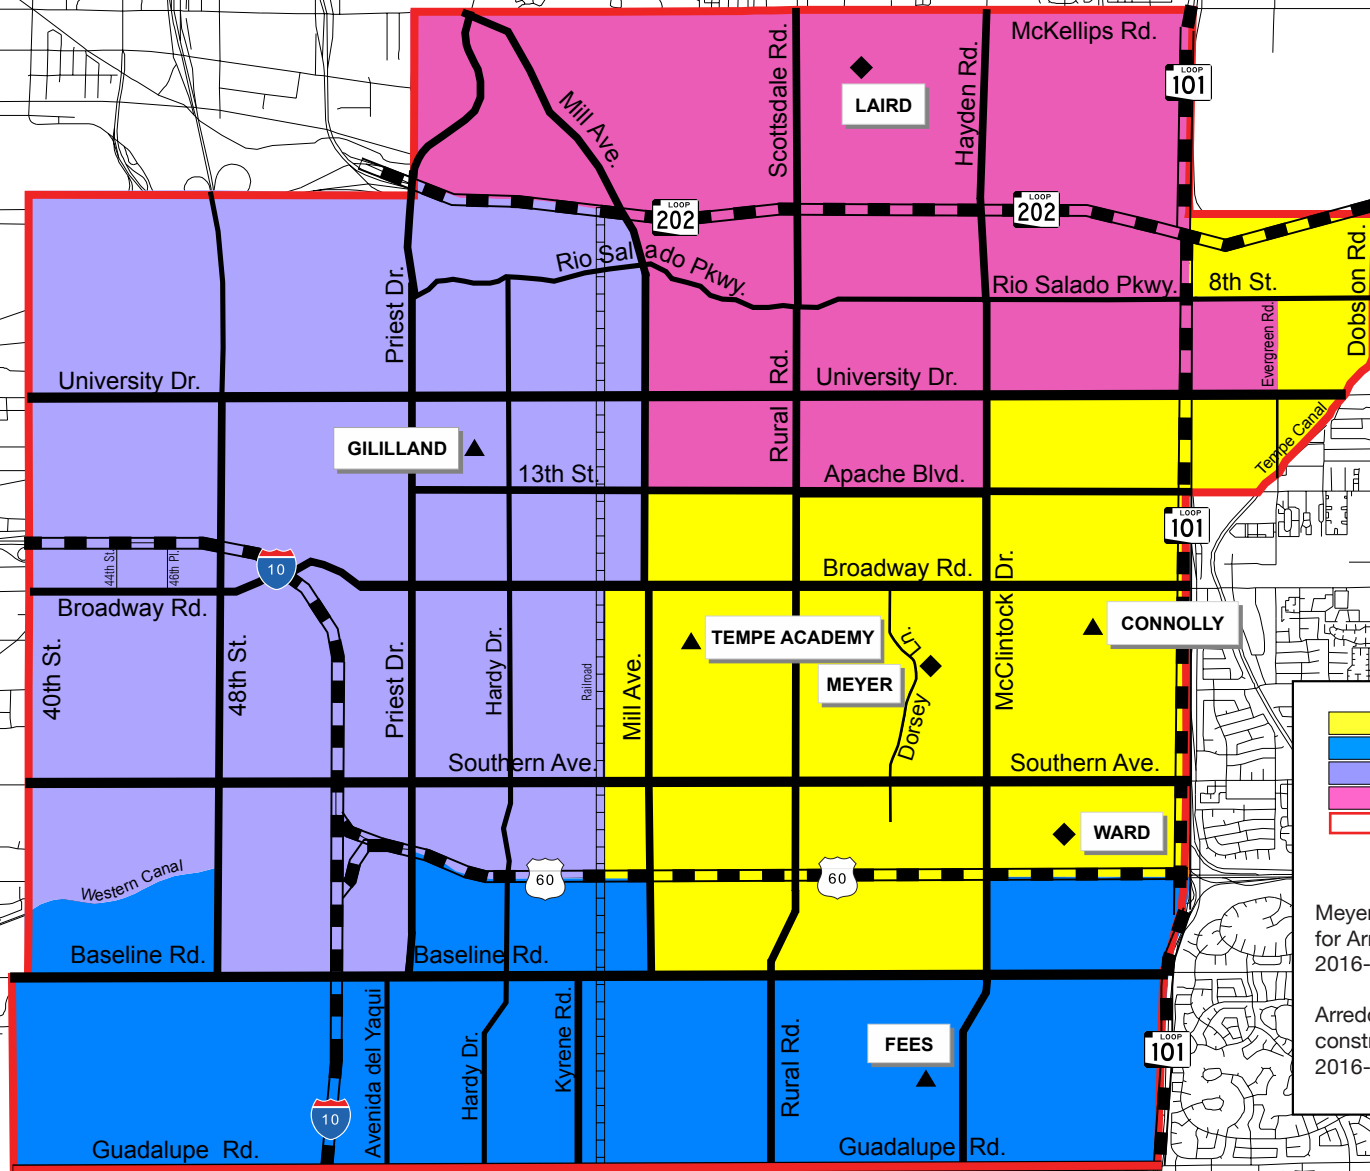

# Middle School Attendance Boundaries

**GILLILLAND** ▲

**LAIRD** ◆

**TEMPE ACADEMY** ▲

**MEYER** ◆

**CONNOLLY** ▲

**WARD** ◆

**FEES** ▲

- CONNOLLY**
- FEES**
- GILLILLAND**
- LAIRD**
- TEMPE ACADEMY & WARD TRADITIONAL ACADEMY**

Meyer is the temporary site for Arredondo for the 2016-2017 school year.

Arredondo is under construction during 2016-2017.